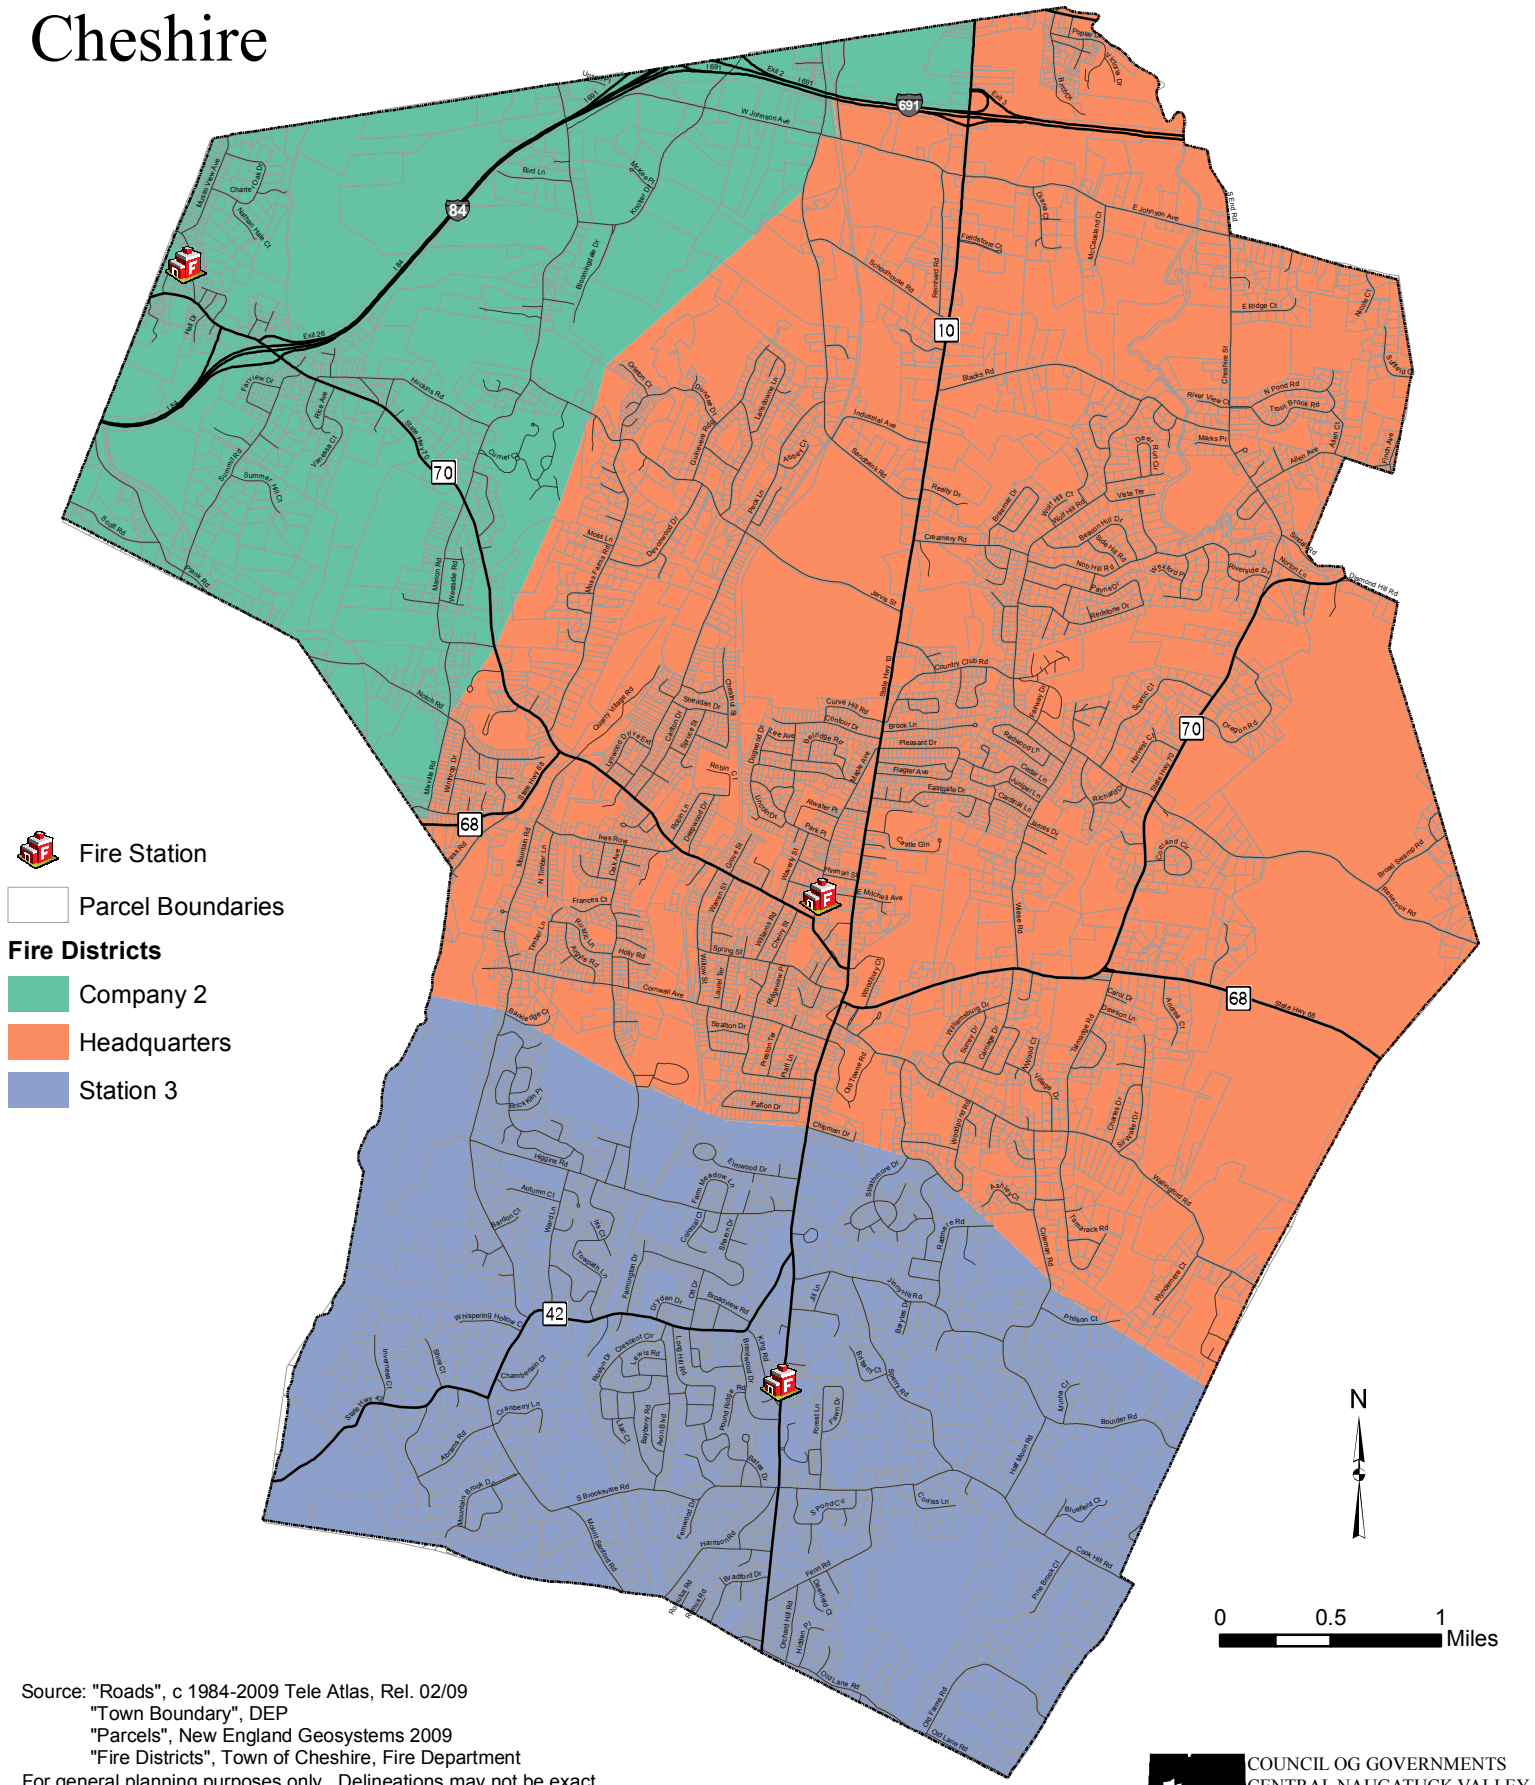

Fire Districts Cheshire

-  Fire Station
-  Parcel Boundaries
- Fire Districts**
-  Company 2
-  Headquarters
-  Station 3

Source: "Roads", c 1984-2009 Tele Atlas, Rel. 02/09
 "Town Boundary", DEP
 "Parcels", New England Geosystems 2009
 "Fire Districts", Town of Cheshire, Fire Department
 For general planning purposes only. Delineations may not be exact.
 March 2010